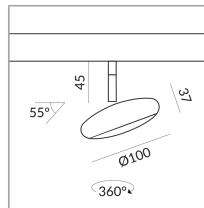

BRUCK.

BLOP SPOT

BLOP SPOT 30° LV MAX

240545sw

LED

30°

Dimmable

Price €359.00 incl. VAT

Body Color

Mount Type

Deckenanbau (C)

Angle

30°

Systems

MAXIMUM Canopy system

Bulb Type

LV-LED

System

Specification

240545sw

painted black

12 Wattage

2700 K

1200 lm

CRI 90

36 Volt

Dimmbar mit

entsprechendem

Betriebsgerät

Optional 3000k

Optional Dim2warm

[Installation pdf](#)

[Light data ldt/ies](#)

[3D data 3ds](#)

[5-year guarantee](#)

Dirk Wortmeyer

Where to buy? - [Dealer](#)