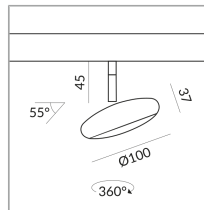

BRUCK.

BLOP SPOT

BLOP SPOT 30° LV MAX

240545ch

LED

30°

Dimmable

Price €389.00 incl. VAT

Body Color

Mount Type

Deckenanbau (C)

Angle

30°

Systems

MAXIMUM Canopy system

Bulb Type

LV-LED

System

Specification

240545ch

chrome

12 Wattage

2700 K

1200 lm

CRI 90

36 Volt

Dimmbar mit

entsprechendem

Betriebsgerät

Optional 3000k

Optional Dim2warm

[Installation pdf](#)

[Light data ldt/ies](#)

[3D data 3ds](#)

[5-year guarantee](#)

Dirk Wortmeyer

Where to buy? - [Dealer](#)