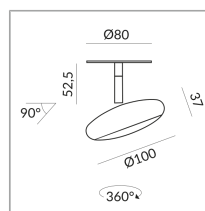

Dirk Wortmeyer

Where to buy? - [Dealer](#)