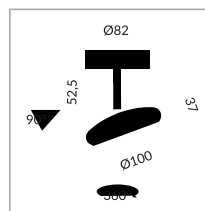

System

Specification

104133ch

chrome

12 Wattage

2700 K

950 lm

CRI 90

230 Volt

Phasenabschnitt (C)

Optional 3000k

[Installation pdf](#)

[Light data ldt/ies](#)

[3D data 3ds](#)

[5-year guarantee](#)

Dirk Wortmeyer

Where to buy? - [Dealer](#)