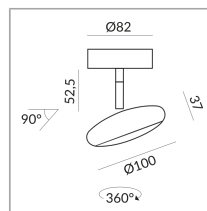

System

Specification

104130ws

Painted white

12 Wattage

2700 K

950 lm

CRI 90

230 Volt

Phasenabschnitt (C)

Optional 3000k

[Installation pdf](#)

[Light data ldt/ies](#)

[3D data 3ds](#)

[5-year guarantee](#)

Dirk Wortmeyer

Where to buy? - [Dealer](#)