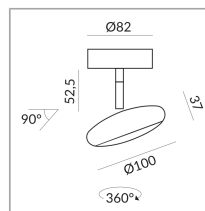

System

Specification

104130ws

Painted white

12 Wattage

2700 K

950 lm

CRI 90

230 Volt

Phasenabschnitt (C)

Optional 3000k

[Installation pdf](#)

[Light data ldt/ies](#)

[3D data 3ds](#)

[5-year guarantee](#)

Dirk Wortmeyer

Where to buy? - [Dealer](#)