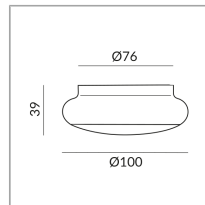

Bulb Type

LV-LED

Mount Type

Unterdeckeneinbau (C-R)

Angle

30°

System

Specification

102032sw

Painted black

12 Wattage

2700 K

1200 lm

CRI 97

Phasenabschnitt (C)

Optional 3000k