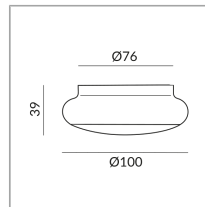

BLOP FIX

BLOP FIX 30° LV C-R

102032mcgy

LED

30°

Dimmable

Price €259.00 incl. VAT

Body Color

Bulb Type

LV-LED

Mount Type

Unterdeckeneinbau (C-R)

Angle

30°

System

Specification

102032mcgy

mattchrome painted

12 Wattage

2700 K

1200 lm

CRI 97

Phasenabschnitt (C)

Optional 3000k

Optional DALI

Optional Dim2warm

[Light data ldt/ies](#)

[3D data 3ds](#)

[5-year guarantee](#)

Dirk Wortmeyer

Where to buy? - [Dealer](#)