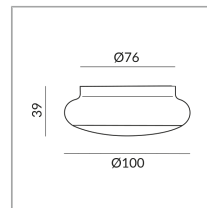

Bulb Type

LV-LED

Mount Type

Unterdeckeneinbau (C-R)

Angle

60°

System

Specification

102031ws
 painted white
 12 Wattage
 2700 K
 1200 lm
 CRI 97

Phasenabschnitt (C)
 Optional 3000k
 Optional DALI
 Optional Dim2warm

Light data ldt/ies
3D data 3ds
5-year guarantee

Dirk Wortmeyer

Where to buy? - [Dealer](#)