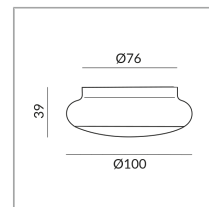

## Specification

**102031sw**

Painted black

12 Wattage

2700 K

1200 lm

CRI 97

Phasenabschnitt (C)