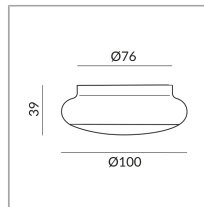

Bulb Type

LV-LED

Mount Type

Unterdeckeneinbau (C-R)

Angle

100°

System

Specification