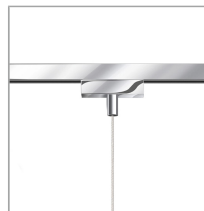

BRUCK.

BLOP

BLOP 100° DLR

864407ch

LED

Dimmable

Price €429.00 incl. VAT

Angle

100°

Systems

DUOLARE 230V track

Bulb Type

AC-LED

Body Color

System

Specification

864407ch

chrome

12 Wattage

2700 K

950 lm

CRI 90

230 Volt

Phasenabschnitt (C)

Optional 3000k

[Installation pdf](#)

[Light data ldt/ies](#)

[3D data 3ds](#)

[5-year guarantee](#)

Dirk Wortmeyer

Where to buy? - [Dealer](#)