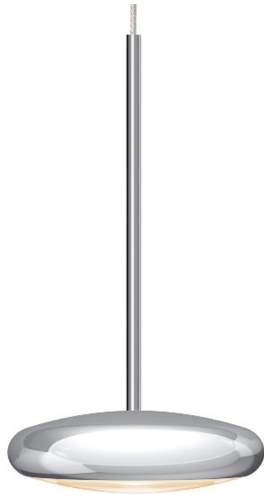

BRUCK.

# BLOP

BLOP 100° DLR

864407ch

LED

Dimmable

Price €429.00 incl. VAT

Angle

100°

Systems

DUOLARE 230V track

Bulb Type

AC-LED

Body Color

## Specification

**864407ch**

chrome

12 Wattage

2700 K

950 lm

CRI 90

230 Volt