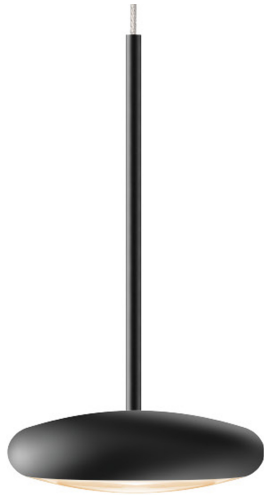

BRUCK.

BLOP

BLOP 60° DLR

864406sw

LED

Dimmable

Price €399.00 incl. VAT

Angle

60°

Systems

DUOLARE 230V track

Bulb Type

AC-LED

Body Color

System

Specification

864406sw

painted black

12 Wattage

2700 K

950 lm

CRI 90

230 Volt

Phasenabschnitt (C)