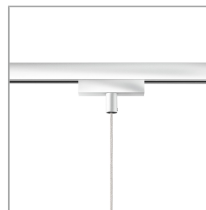

BRUCK.

BLOP

BLOP 30° DLR

864405ws

LED

Dimmable

Price €399.00 incl. VAT

Angle

30°

Systems

DUOLARE 230V track

Bulb Type

AC-LED

Body Color

System

Specification

864405ws

Painted white

12 Wattage

2700 K

950 lm

CRI 90

230 Volt

Phasenabschnitt (C)