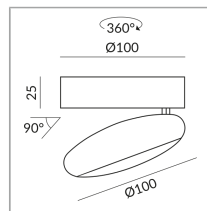

Body Color

Angle

System

Specification

104036mcgy

matchrome painted

12 Wattage

2700 K