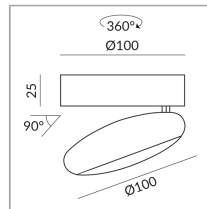

Body Color

Angle

System

Specification

104036mcgy

matchrome painted

12 Wattage

2700 K