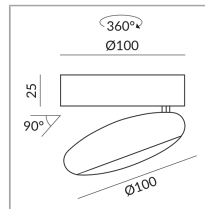

Body Color

Angle

100°

System

Specification

104035sw

12 Wattage

2700 K