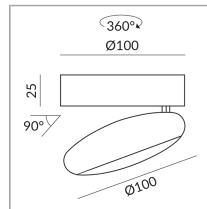

Body Color

Angle

100°

System

Specification

104035sw

12 Wattage

2700 K