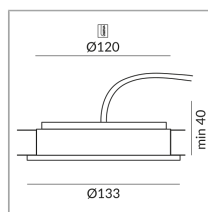

Specification

155130ws

painted white

13 Wattage

2700 K

1050 lm

CRI 90

Dimmbar mit
entsprechendem
Betriebsgerät
Optional Casambi

[Installation pdf](#)

[Light data ldt/ies](#)

[3D data 3ds](#)

[5-year guarantee](#)

Where to buy? - [Dealer](#)