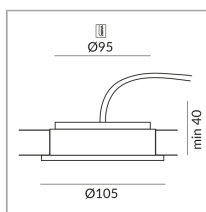

Specification

155120ws

painted white

7 Wattage

2700 K

700 lm

CRI 90

Dimmbar mit
entsprechendem
Betriebsgerät
Optional Casambi

[Installation pdf](#)

[Light data ldt/ies](#)

[3D data 3ds](#)

[5-year guarantee](#)

Where to buy? - [Dealer](#)