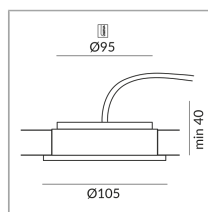

BETA

BETA 105 SPOT 36° LV R

155120ws

LED

36°

Dimmable

Price €54.90 incl. VAT

Diameter

105mm

System

Specification

155120ws

painted white

7 Wattage

2700 K

700 lm