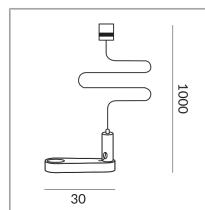

## Specification

**700115mcgy**  
matchrome painted

[Light data ldt/ies](#)  
[3D data 3ds](#)

Dirk Wortmeyer

Where to buy? - [Dealer](#)