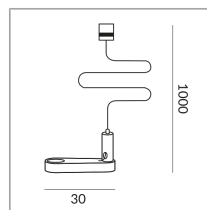

BRUCK.

EQUALISATION DEPENDENCY ALL-IN

BALANCE FOR CABLE
SUSPENSION ALL-IN

700115ch
Price €66.90 incl. VAT

Body Color

Specification

700115ch
chrome

[Light data ldt/ies](#)
[3D data 3ds](#)
[5-year guarantee](#)