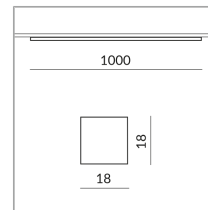

Systems

DUOLARE 230V track

Angle

Diffus

Specification

864442ws

Painted white

20 Wattage