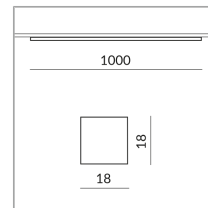

Systems

DUOLARE 230V track

Angle

Diffus

Specification

864442sw

Painted black

20 Wattage