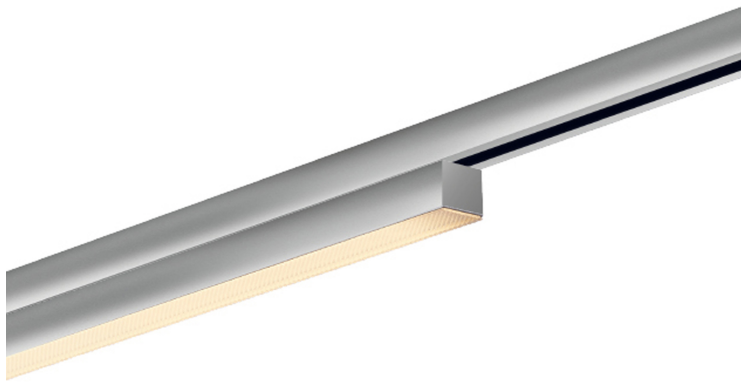

# ASTA

ASTA DIFFUS DLR

Product currently not available

864442mcgy

LED

Dimmable

Price €549.00 incl. VAT

Body Color

Systems

DUOLARE 230V track

Angle

Diffus

## Specification

**864442mcgy**  
mattchrome painted  
20 Wattage  
2700 K  
2000 lm  
230 Volt  
Phasenabschnitt (C)  
Optional 3000k

[Light data ldt/ies](#)

[3D data 3ds](#)

[5-year guarantee](#)

Dirk Wortmeyer