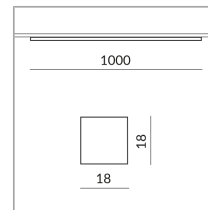

Systems

DUOLARE 230V track

Angle

Prism

Specification

864440ws

Painted white

20 Wattage