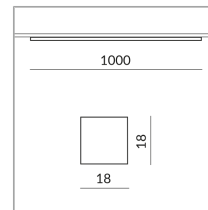

Systems

DUOLARE 230V track

Angle

Prism

Specification

864440sw

Painted black

20 Wattage