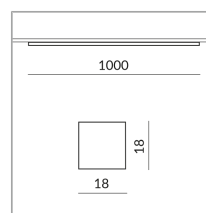

Systems

DUOLARE 230V track

Angle

Prism

Specification

**864440sw**

painted black

20 Wattage