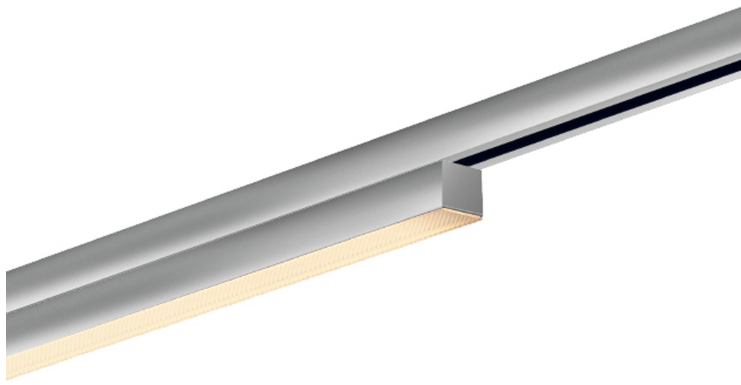

# ASTA

ASTA PRISM DLR

Product currently not available

864440mcgy

LED

Dimmable

Price €549.00 incl. VAT

Body Color

Systems

DUOLARE 230V track

Angle

Prism

## Specification

**864440mcgy**  
mattchrome painted  
20 Wattage  
2700 K  
2000 lm  
230 Volt  
Phasenabschnitt (C)  
Optional 3000k

[Light data ldt/ies](#)

[3D data 3ds](#)

[5-year guarantee](#)

Dirk Wortmeyer