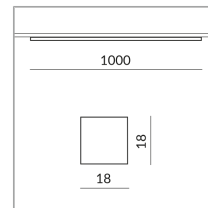

Systems

ALL-IN 230V track

Angle

Diffus

Specification

714442ws

Painted white

20 Wattage