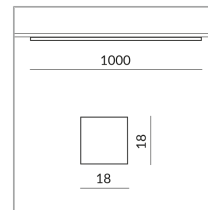

Systems

ALL-IN 230V track

Angle

Diffus

Specification

714442ws

Painted white

20 Wattage