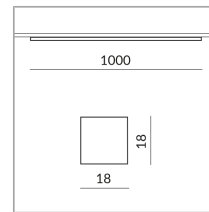

Systems

ALL-IN 230V track

Angle

Diffus

Specification

714442sw

Painted black

20 Wattage