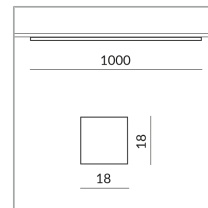

Systems

ALL-IN 230V track

Angle

Diffus

Specification

714442sw

Painted black

20 Wattage