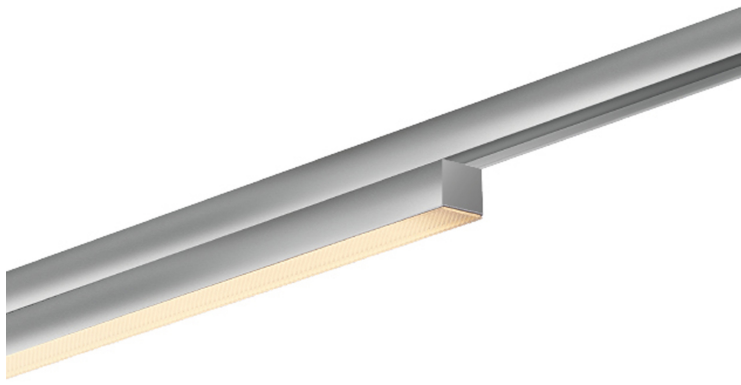

ASTA

ASTA DIFFUS ALL-IN

Product currently not available

714442mcgy

LED

Dimmable

Price €549.00 incl. VAT

Body Color

Systems

ALL-IN 230V track

Angle

Diffus

Specification

714442mcgy
matchrome painted
20 Wattage
2700 K
2000 lm
230 Volt
Phasenabschnitt (C)
Optional 3000k

[Light data ldt/ies](#)

[3D data 3ds](#)