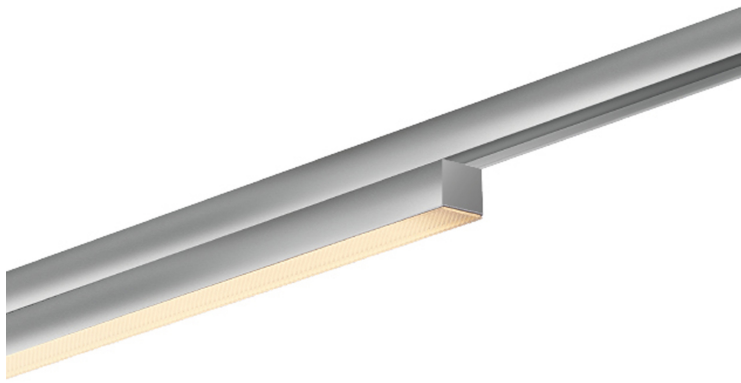

ASTA

ASTA DIFFUS ALL-IN

Product currently not available

714442mcgy

LED

Dimmable

Price €548.99 incl. VAT

Body Color

Systems

ALL-IN 230V track

Angle

Diffus

Specification

714442mcgy
matchrome painted
20 Wattage
2700 K
2000 lm
230 Volt
Phasenabschnitt (C)
Optional 3000k

[Light data ldt/ies](#)

[3D data 3ds](#)