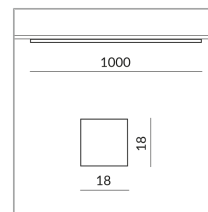

Systems

ALL-IN 230V track

Angle

Prism

Specification

714440ws

Painted white

20 Wattage