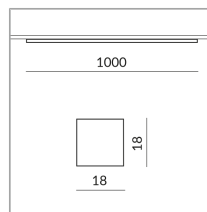

Systems

ALL-IN 230V track

Angle

Prism

Specification

714440ws

Painted white

20 Wattage