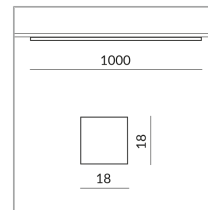

Systems

ALL-IN 230V track

Angle

Prism

Specification

714440sw

Painted black

20 Wattage