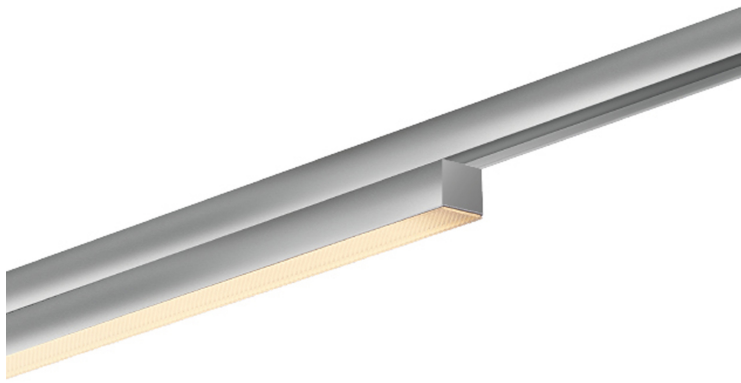

ASTA

ASTA PRISM ALL-IN

Product currently not available

714440mcgy

LED

Dimmable

Price €549.00 incl. VAT

Body Color

Systems

ALL-IN 230V track

Angle

Prism

Specification

714440mcgy
mattchrome painted
20 Wattage
2700 K
2000 lm
230 Volt
Phasenabschnitt (C)
Optional 3000k

[Light data ldt/ies](#)

[3D data 3ds](#)