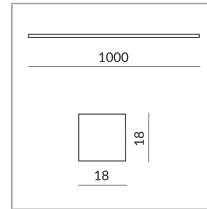

Systems

Single luminaire

Angle

Diffus

System

Specification

104442ws
 painted white
 20 Wattage
 2700 K
 2000 lm
 230 Volt
 Phasenabschnitt (C)
 Optional 3000k

[Light data ldt/ies](#)
[3D data 3ds](#)
 5-year guarantee
 Dirk Wortmeyer