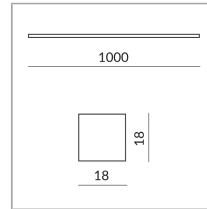

Systems

Single luminaire

Angle

Diffus

System

Specification

104442ws
 painted white
 20 Wattage
 2700 K
 2000 lm
 230 Volt
 Phasenabschnitt (C)
 Optional 3000k

[Light data ldt/ies](#)
[3D data 3ds](#)
[5-year guarantee](#)