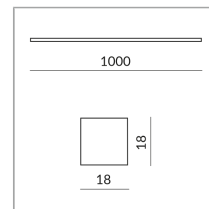

Systems

Single luminaire

Angle

Diffus

System

Specification

104442mcgy
mattchrome painted
20 Wattage
2700 K
2000 lm
230 Volt
Phasenabschnitt (C)
Optional 3000k
[Light data ldt/ies](#)
[3D data 3ds](#)
[5-year guarantee](#)
Dirk Wortmeyer