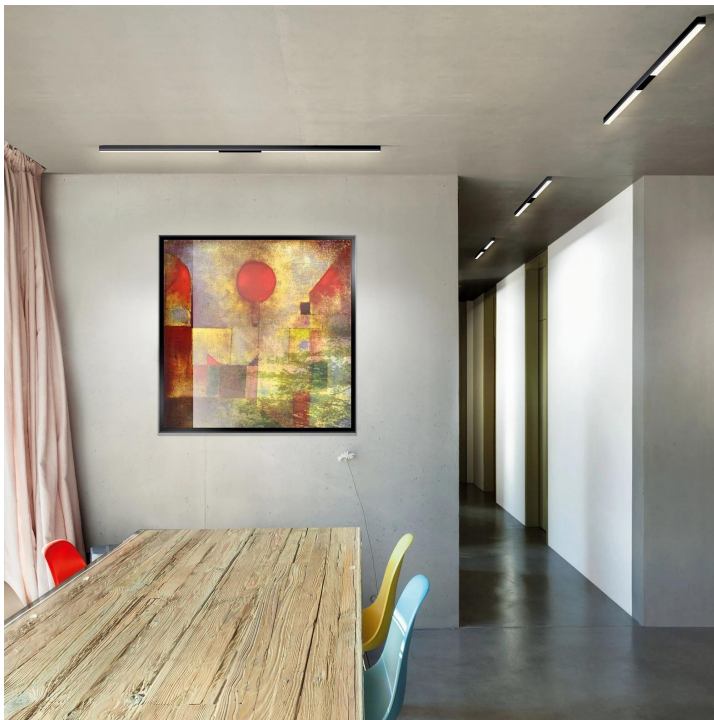

ASTA

ASTA DIFFUS C

Product currently not available

104442mcgy

LED

Dimmable

Price €499.00 incl. VAT

Body Color

Systems

Single luminaire

Angle

Diffus

System

Specification

104442mcgy
mattchrome painted
20 Wattage
2700 K
2000 lm
230 Volt
Phasenabschnitt (C)
Optional 3000k
[Light data ldt/ies](#)
[3D data 3ds](#)
[5-year guarantee](#)
Dirk Wortmeyer