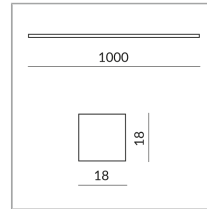

Specification

104440ws

Painted white

20 Wattage

2700 K

2000 lm

230 Volt

Phasenabschnitt (C)

Optional 3000k

[Installation pdf](#)

[Light data ldt/ies](#)

[3D data 3ds](#)

5-year guarantee

Dirk Wortmeyer

Where to buy? - [Dealer](#)