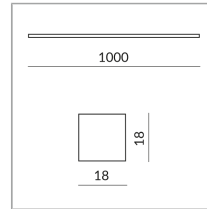

Systems

Single luminaire

Angle

Prism

System

Specification

104440sw
painted black
20 Wattage
2700 K
2000 lm
230 Volt
Phasenabschnitt (C)
Optional 3000k

[Installation pdf](#)
[Light data ldt/ies](#)
[3D data 3ds](#)
5-year guarantee