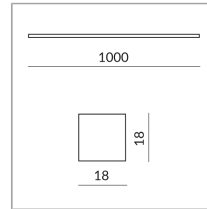

Systems

Single luminaire

Angle

Prism

System

Specification

104440mcgy
mattchrome painted
20 Wattage
2700 K
2000 lm
230 Volt
Phasenabschnitt (C)
Optional 3000k

[Installation pdf](#)
[Light data ldt/ies](#)
[3D data 3ds](#)
5-year guarantee