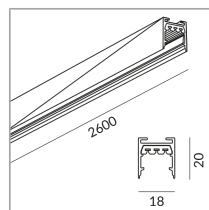

ALL-IN tracks

TRACK 2600 ALL-IN

700026sw

Price €239.90 incl. VAT

Variant

SCHIENE 1000 ALL-IN ▼

Body Color

Specification

700026sw

painting black

2 1000 Wattage

2 Circuits

[Light data ldt/ies](#)

[3D data 3ds](#)

[5-year guarantee](#)

Dirk Wortmeyer