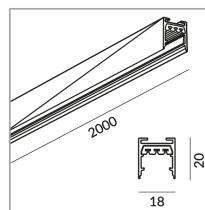

ALL-IN tracks

TRACK 2000 ALL-IN

700020ws

Price €189.00 incl. VAT

Variant

SCHIENE 1000 ALL-IN ▼

Body Color

Specification