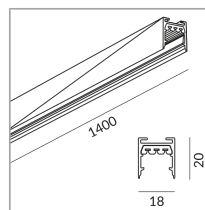

ALL-IN tracks

TRACK 1400 ALL-IN

700014ws

Price €139.90 incl. VAT

Variant

SCHIENE 1000 ALL-IN ▼

Body Color

Specification