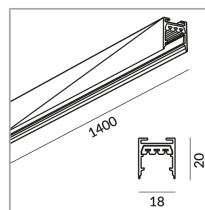

ALL-IN tracks

TRACK 1400 ALL-IN

700014sw

Price €139.00 incl. VAT

Variant

SCHIENE 1000 ALL-IN ▼

Body Color

Specification

700014sw

painted black

1000 Wattage

[Light data ldt/ies](#)

[3D data 3ds](#)

[5-year guarantee](#)

Achim Bredin

Where to buy? - [Dealer](#)