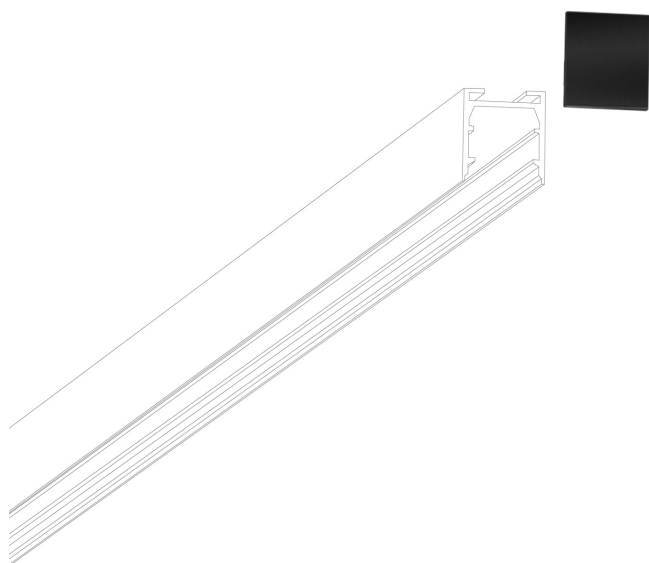

# ALL-IN end cap

END CAP ALL-IN

700090sw

Price €26.00 incl. VAT

Body Color

## Specification

**700090sw**  
painted black

[Installation pdf](#)  
[Light data ldt/ies](#)  
[3D data 3ds](#)  
[5-year guarantee](#)

Dirk Wortmeyer

Where to buy? - [Dealer](#)