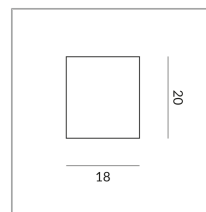

ALL-IN end cap

END CAP ALL-IN

700090mcgy

Price €19.90 incl. VAT

Body Color

Specification

700090mcgy

matchrome painted