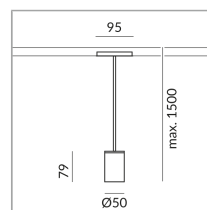

ALL-IN 230V track

Body Color

System

Specification

710690ws
painted white
Universal (L,C)

[Light data ldt/ies](#)
[3D data 3ds](#)
[5-year guarantee](#)

Where to buy? - [Dealer](#)