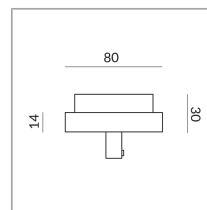

Specification

860158ws

painting white

250 Wattage

[Installation pdf](#)

[Light data ldt/ies](#)

[3D data 3ds](#)

[5-year guarantee](#)

For use of other-brand
lights on Duolare. Only
for luminaires of
protection class I or II,
max. load 3 kg.

Where to buy? - [Dealer](#)