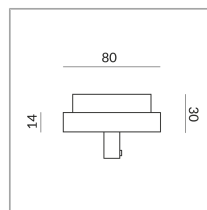

## Specification

**860158sw**  
painted black  
250 Wattage

[Installation pdf](#)  
[Light data ldt/ies](#)  
[3D data 3ds](#)

For use of other-brand  
lights on Duolare. Only  
for luminaires of  
protection class I or II,  
max. load 3 kg.