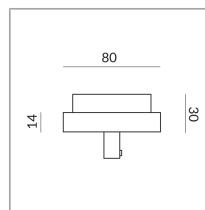

## Specification

**860158mcgy**  
mattchrome painted  
250 Wattage

[Installation pdf](#)  
[Light data ldt/ies](#)  
[3D data 3ds](#)  
[5-year guarantee](#)

For use of other-brand  
lights on Duolare. Only  
for luminaires of  
protection class I or II,  
max. load 3 kg.