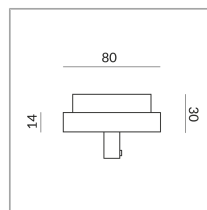

## Specification

**860158ch**  
chrome  
250 Wattage

[Installation pdf](#)  
[Light data ldt/ies](#)  
[3D data 3ds](#)  
[5-year guarantee](#)

For use of other-brand  
lights on Duolare. Only  
for luminaires of  
protection class I or II,  
max. load 3 kg.