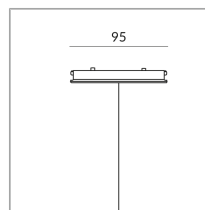

ADAPTER LIGHTS ALL-IN

ADAPTER LUMINAIRES PC1,
PC2 ALL-IN

700105ws

Price €59.90 incl. VAT

Body Color

Specification

700105ws
painted white
250 Wattage

[Installation pdf](#)
[Light data ldt/ies](#)
[3D data 3ds](#)
[5-year guarantee](#)