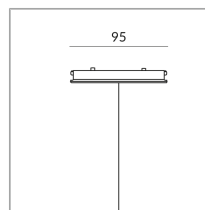

## Specification

**700105ws**  
painted white  
250 Wattage

[Installation pdf](#)  
[Light data ldt/ies](#)  
[3D data 3ds](#)

Dirk Wortmeyer

Where to buy? - [Dealer](#)