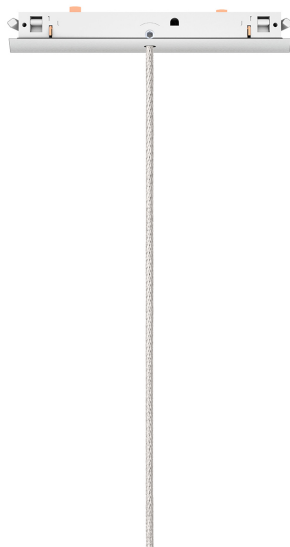

ADAPTER LIGHTS ALL-IN

ADAPTER LUMINAIRES PC1,
PC2 ALL-IN

700105ws

Price €59.90 incl. VAT

Body Color

Specification

700105ws
painted white
250 Wattage

[Installation pdf](#)
[Light data ldt/ies](#)
[3D data 3ds](#)
[5-year guarantee](#)