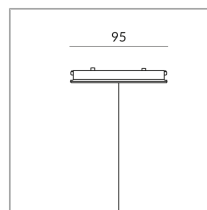

ADAPTER LIGHTS ALL-IN

ADAPTER LUMINAIRES PC1,
PC2 ALL-IN

700105mcgy
Price €59.90 incl. VAT

Body Color

Specification

700105mcgy
matchrome painted
250 Wattage

[Installation pdf](#)
[Light data ldt/ies](#)
[3D data 3ds](#)
[5-year guarantee](#)