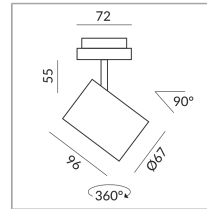

# ACT II SPOT

ACT II 30° DLR

864111ws  
 LED  
 30°  
 Dimmable  
 Price €279.00 incl. VAT

Body Color

Systems

DUOLARE 230V track

Angle

30°

System

Specification

**864111ws**  
 painted white  
 10 Wattage  
 2700 K  
 800 lm  
 CRI 90  
 230 Volt  
 Phasenabschnitt (C)

[Light data ldt/ies](#)  
[3D data 3ds](#)  
[5-year guarantee](#)

Where to buy? - [Dealer](#)